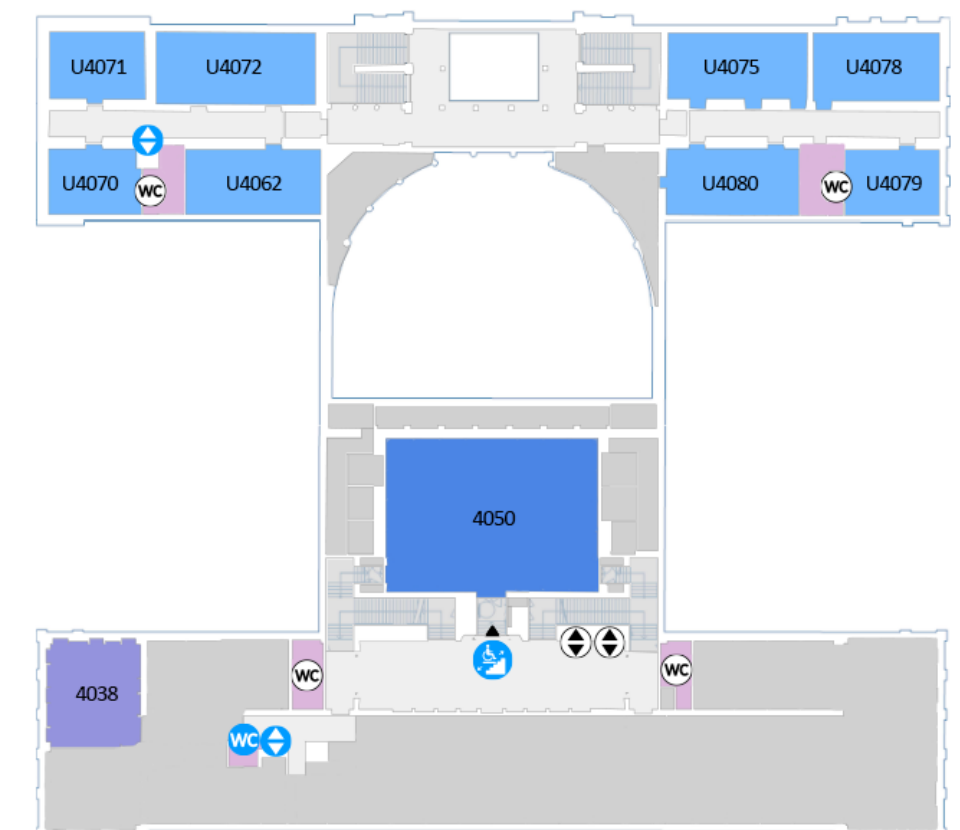

SLE 2024 Map of venue

University of Helsinki Main Building

NB: The building has two sides, corresponding to Fabianinkatu and Unioninkatu streets, connected only on the 1st and 2nd floors.

Registration & book exhibit

Served at three locations:

- 1) Agora, roofed inner yard connecting Fabianinkatu and Unioninkatu, 1st floor
- 2) Fabianinkatu, 2nd floor
- 3) Fabianinkatu, 3rd floor

Rooms

In the room name, the letter indicates the side of the building and the first number the floor.

Unioninkatu side

2nd floor

- Festive Hall (Juhlasali)

3rd floor

- U3029
- U3032
- U3039
- U3040

4th floor

- U4062
- U4072
- U4075
- U4080

Fabianinkatu side

2nd floor

- F2044 (Auditorium)

3rd floor

- F3003
- F3004
- F3005
- F3006
- F3010
- F3017
- F3020

1st floor

3rd floor

2nd floor

4th floor