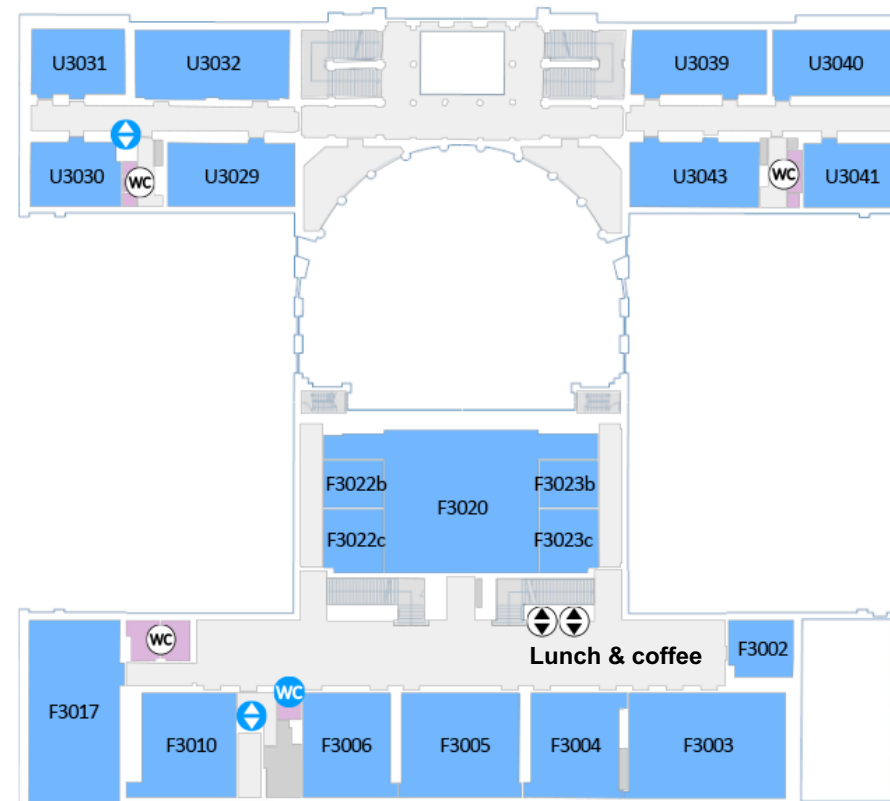

SLE 2024 Map of venue

University of Helsinki Main Building

NB: The building has two sides, corresponding to Fabianinkatu and Unioninkatu streets, connected only on the 1st and 2nd floors.

Registration & book exhibit

Served at three locations:

- 1) Agora, roofed inner yard connecting Fabianinkatu and Unioninkatu, 1st floor
- 2) Fabianinkatu, 2nd floor
- 3) Fabianinkatu, 3rd floor

Rooms

In the room name, the letter indicates the side of the building and the first number the floor.

2nd floor

- F2044 (Auditorium)

3rd floor

- F3003
- F3004
- F3005
- F3006
- F3010
- F3017
- F3020

1st floor

3rd floor

2nd floor

4th floor

SLE 2024 Registration and Book Exhibition

University of Helsinki Main Building, Fabianinkatu 33

Registration & info desk

1. Registration
2. DIY conference packs
3. Daily schedules & other info
4. Interactive map of the building