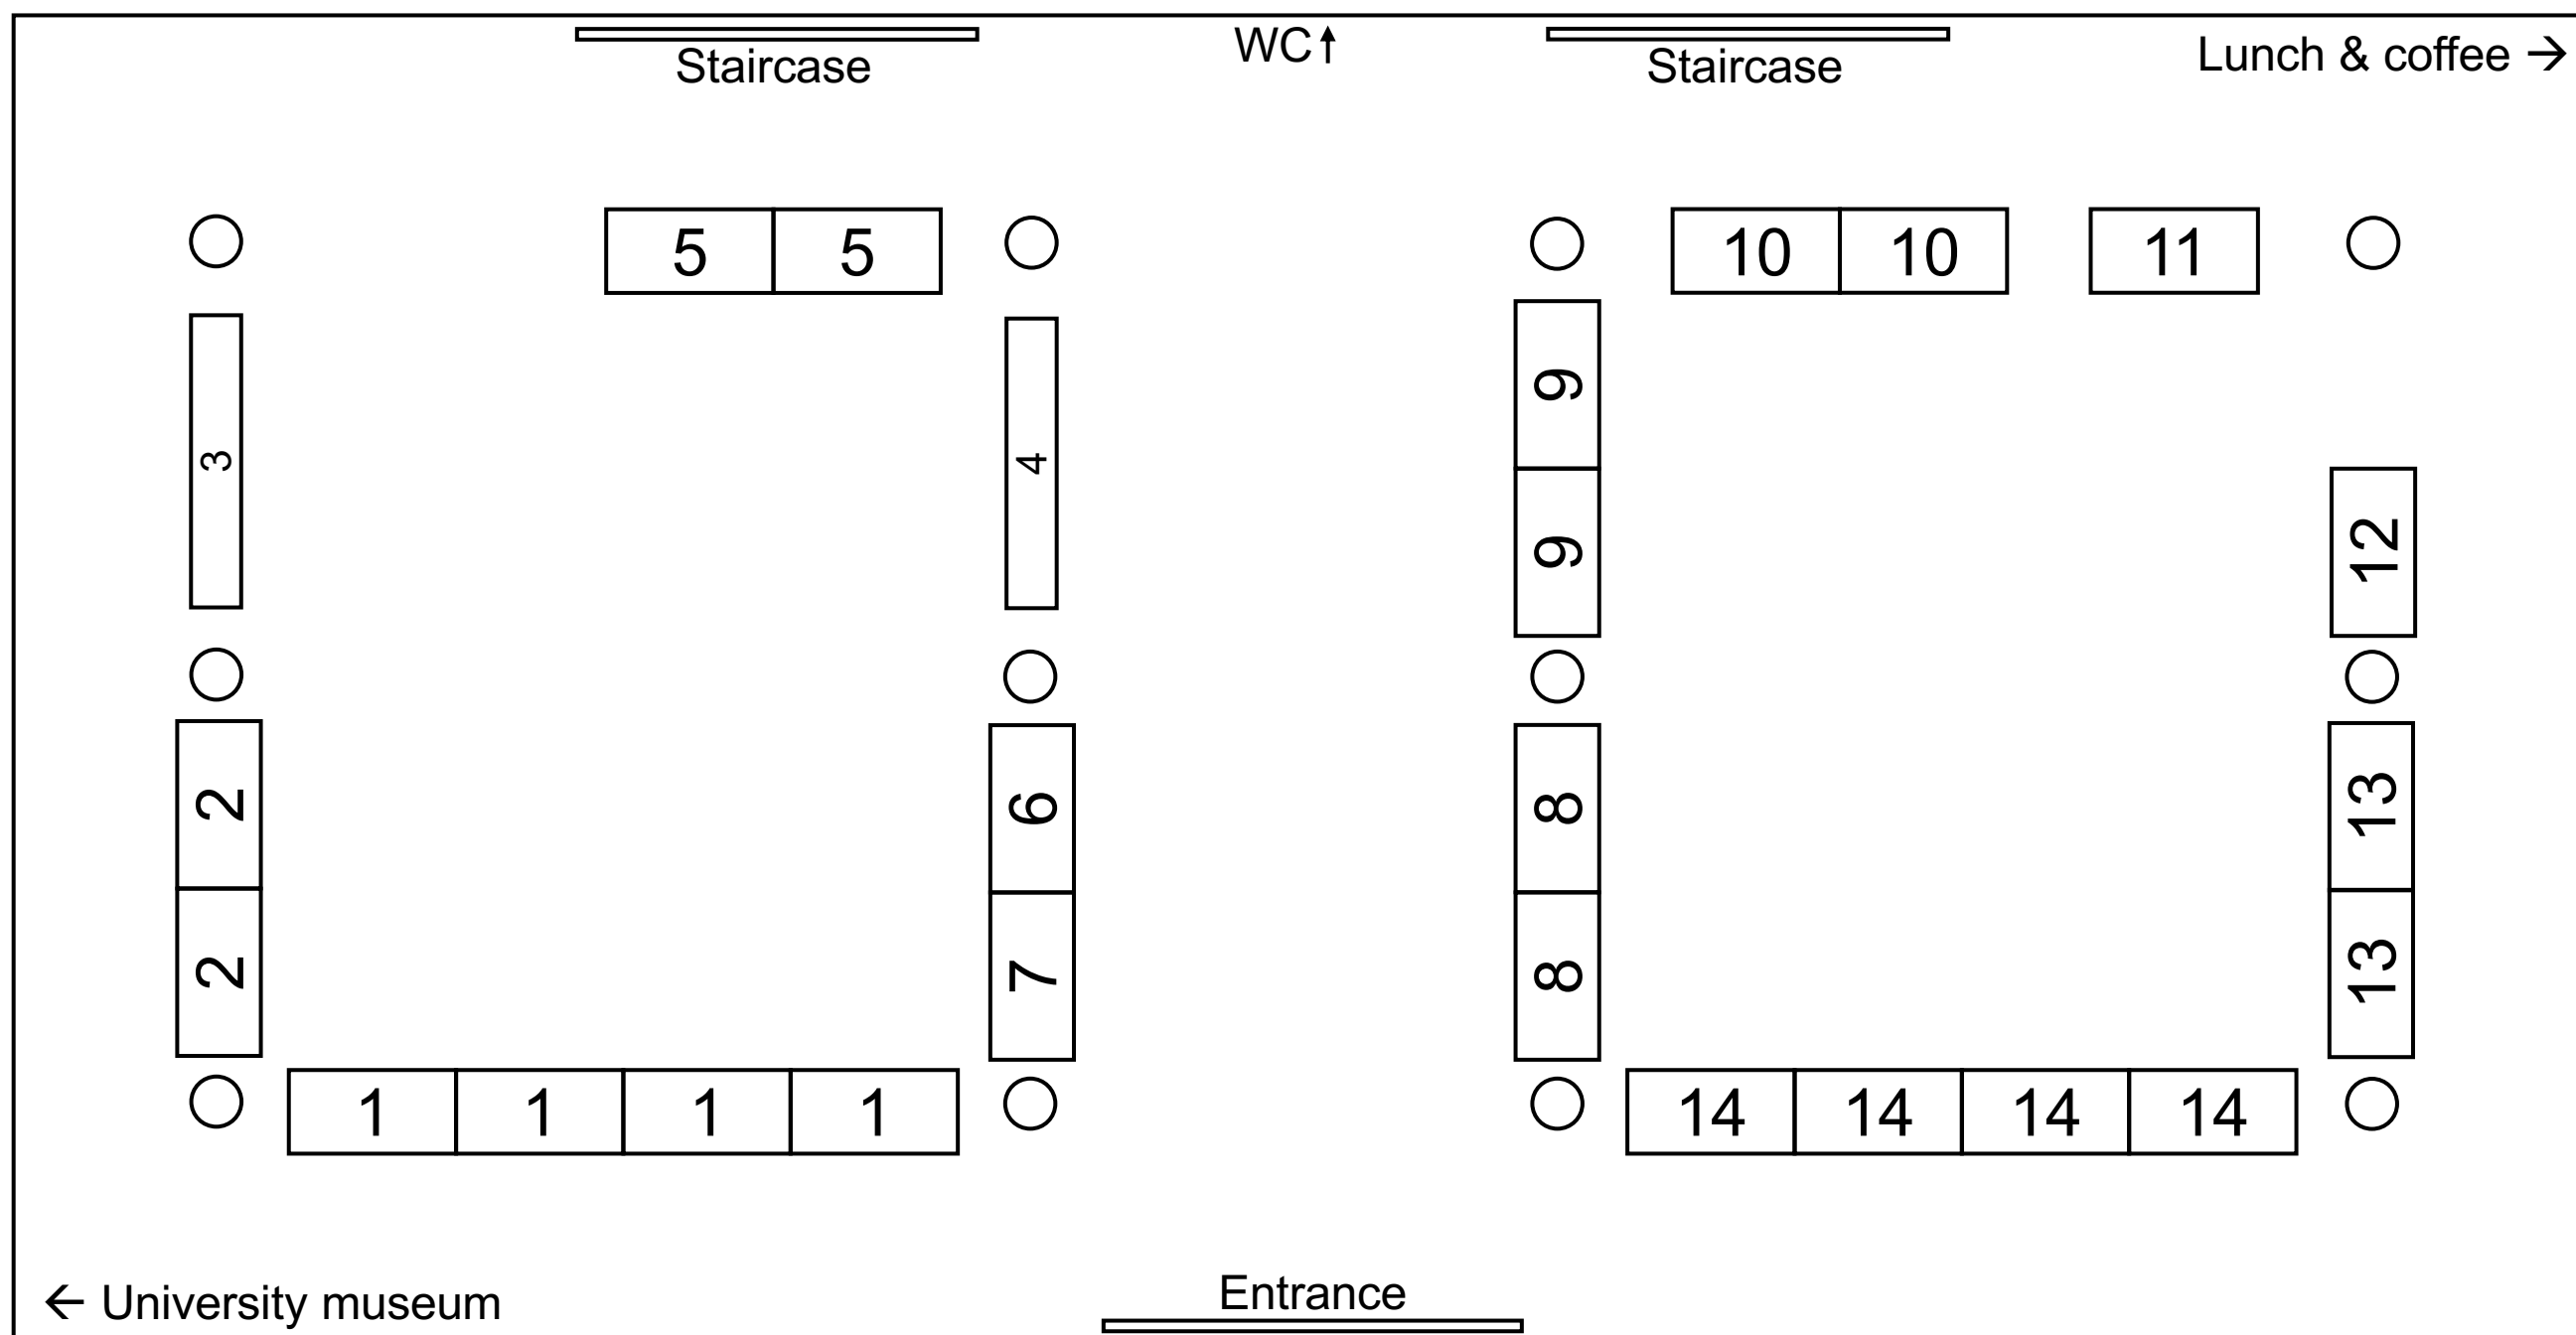

SLE 2024 Registration and Book Exhibition

University of Helsinki Main Building, Fabianinkatu 33

Registration & info desk

1. Registration
2. DIY conference packs
3. Daily schedules & other info
4. Interactive map of the building

Publishers

5. Finno-Ugrian Society
6. Finnish Literature Society
7. Society of Swedish Literature in Finland
8. Oxford University Press
9. Cambridge University Press
10. John Benjamins
11. Routledge
12. Language Science Press
13. Edinburgh University Press
14. De Gruyter Brill